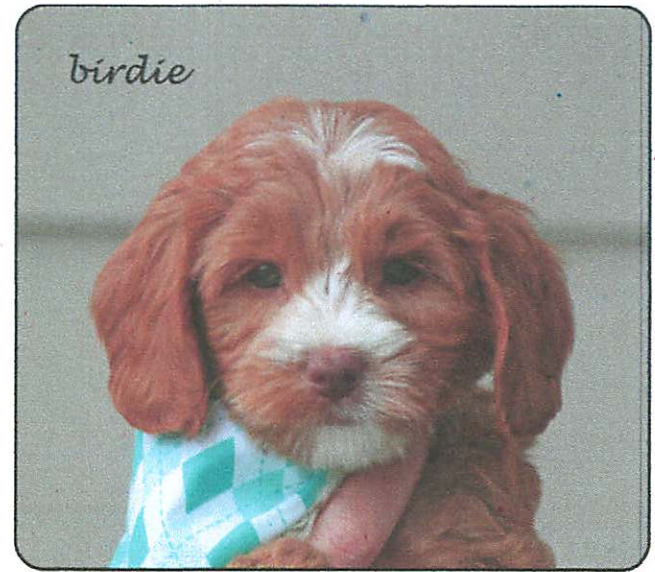

Ladd Hill Labradoodles

Pedigree Of Ladd Hill's Birdie

Sex: Female
Date of Birth: 01/19/2017
Inbreeding: 0.00%
Breeder: Josie Pisula
Reg. No.: 7E10212240
Color: Apricot

Ladd Hill's
Fitzpatrick

Loveable Labradoodles
Zillow
Apricot Cream