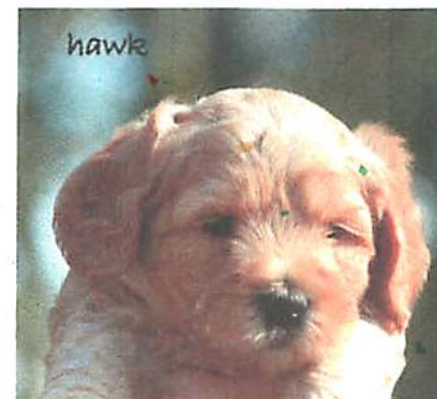

Pedigree Certificate

LADD HILL'S HAWK

Sex: Dog
 Breed: Multigenerational Australian Labradoodle
 D.o.B: 01/19/2014
 Reg. No.: 0A02266211
 Breeder: Josie Pisula

Parents	Grandparents	Great Grandparents	Great Great Grandparents
Southern Charm's Blaze of Glory ALAA-020511	Southern Charm's Ripleys Believe it or not ALAA-017236	<i>Sire</i> Alpenridge Positively Charming ALAA-013573	Sunsethills Tempt N Charm
		<i>Dam</i> Danmar's Sabrina Rose of Southern Charm ALAA-011004	Sunsethills Riverdance
	<i>Dam</i> Southern Charm's Jolie Etoile ALAA-016120	<i>Sire</i> Avonlee's Major League Wrigley ALAA-014869	Olympic Wonders Tuck Everlasting
		<i>Dam</i> Allegheny Lady Lillian ALAA-016103	aAprina Palmers Seven on Red "Money Penney"
		<i>Sire</i> Grandview Jazz Man ALAA-012268	Avonlee's Parti Prince "Pongo"
		<i>Dam</i> Spring Creek's Enchanting Mimzy ALAA-009429	Avonlee's Sammi
Ladd Hill's Heritage ALAA-020122	<i>Sire</i> Daisy Hill's Snazzy Jazzy ALAA-015959	<i>Sire</i> Aladdin's Joey ALAA-009571	ALUSA's Maestro
		<i>Dam</i> Avonlee's Cocoa Bean ALAA-015329	Virginia Labradoodle's Shiela
	<i>Dam</i> Primetime Willow ALAA-018520	<i>Sire</i> Darby Parks "Rufus" Brown	Tegan Park Phoenix
		<i>Dam</i> Aladdin's Sweet Georgia Brown	Tegan Park Maddy's All That Jazz
			Sierra Vista's Noble Phoenix
			Spring Creek's Little Miss Journey
			Rutlands Lil Brett, Mini
			Avonlee's Samira