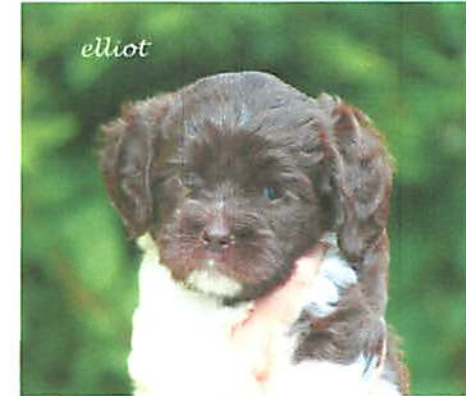

Pedigree Certificate

LADD HILL'S ELLIOTT

Sex: Dog
 Breed: Multigenerational Australian Labradoodle
 D.o.B: 04/08/2016
 Reg. No.: 7E10020710
 Breeder/Owner: Josie Pisula

Parents	Grandparents	Great Grandparents	Great Great Grandparents
Sire Pacific Rim's Superfudge of Ladd Hill 985112004689558	Sire Spring Creek's Tango Under the Stars Dam Pacific Rim's Peggy Sue	Sire Hale's Best Bet Super Nova <small>ALAA-012908</small>	Birdwalk's Jammies
		Dam Spring Creek's Dream Weaver	Four Paws Mamie Smith
Dam Daisy Hill's Merryweather 0A02297231	Sire Ladd Hill's Quixote	Sire Seattle's Dexter	Noble Vestal's Masterpiece
		Dam Lincoln Manor's Miracle Finale	Dreamweaver's Aleshia
	Sire Southern Charm's Brutus <small>ALAA-017232</small>	Yankee Doodle Chips N Dip	
	Dam Primetime Willow <small>ALAA-018520</small>	Harlee aka Spotty Polly	
	Sire Rare Silver's Casino Royale	Tegan Park Koby	
	Dam NW Australian's Up the Ante	Tegan Park Velvet	
		Sire NW Australian's Madam of the Night	Avonlee's Major League Wrigley
			Southern Charm's Miss Gizzie Roux
			Aladdin's Joey
			Avonlee's Cocoa Bean
			Sunset Hill's Gambler
			Rare Silver's Lilly
			Tegan Park Mandaluck
			Aussie L's Miss Meeka