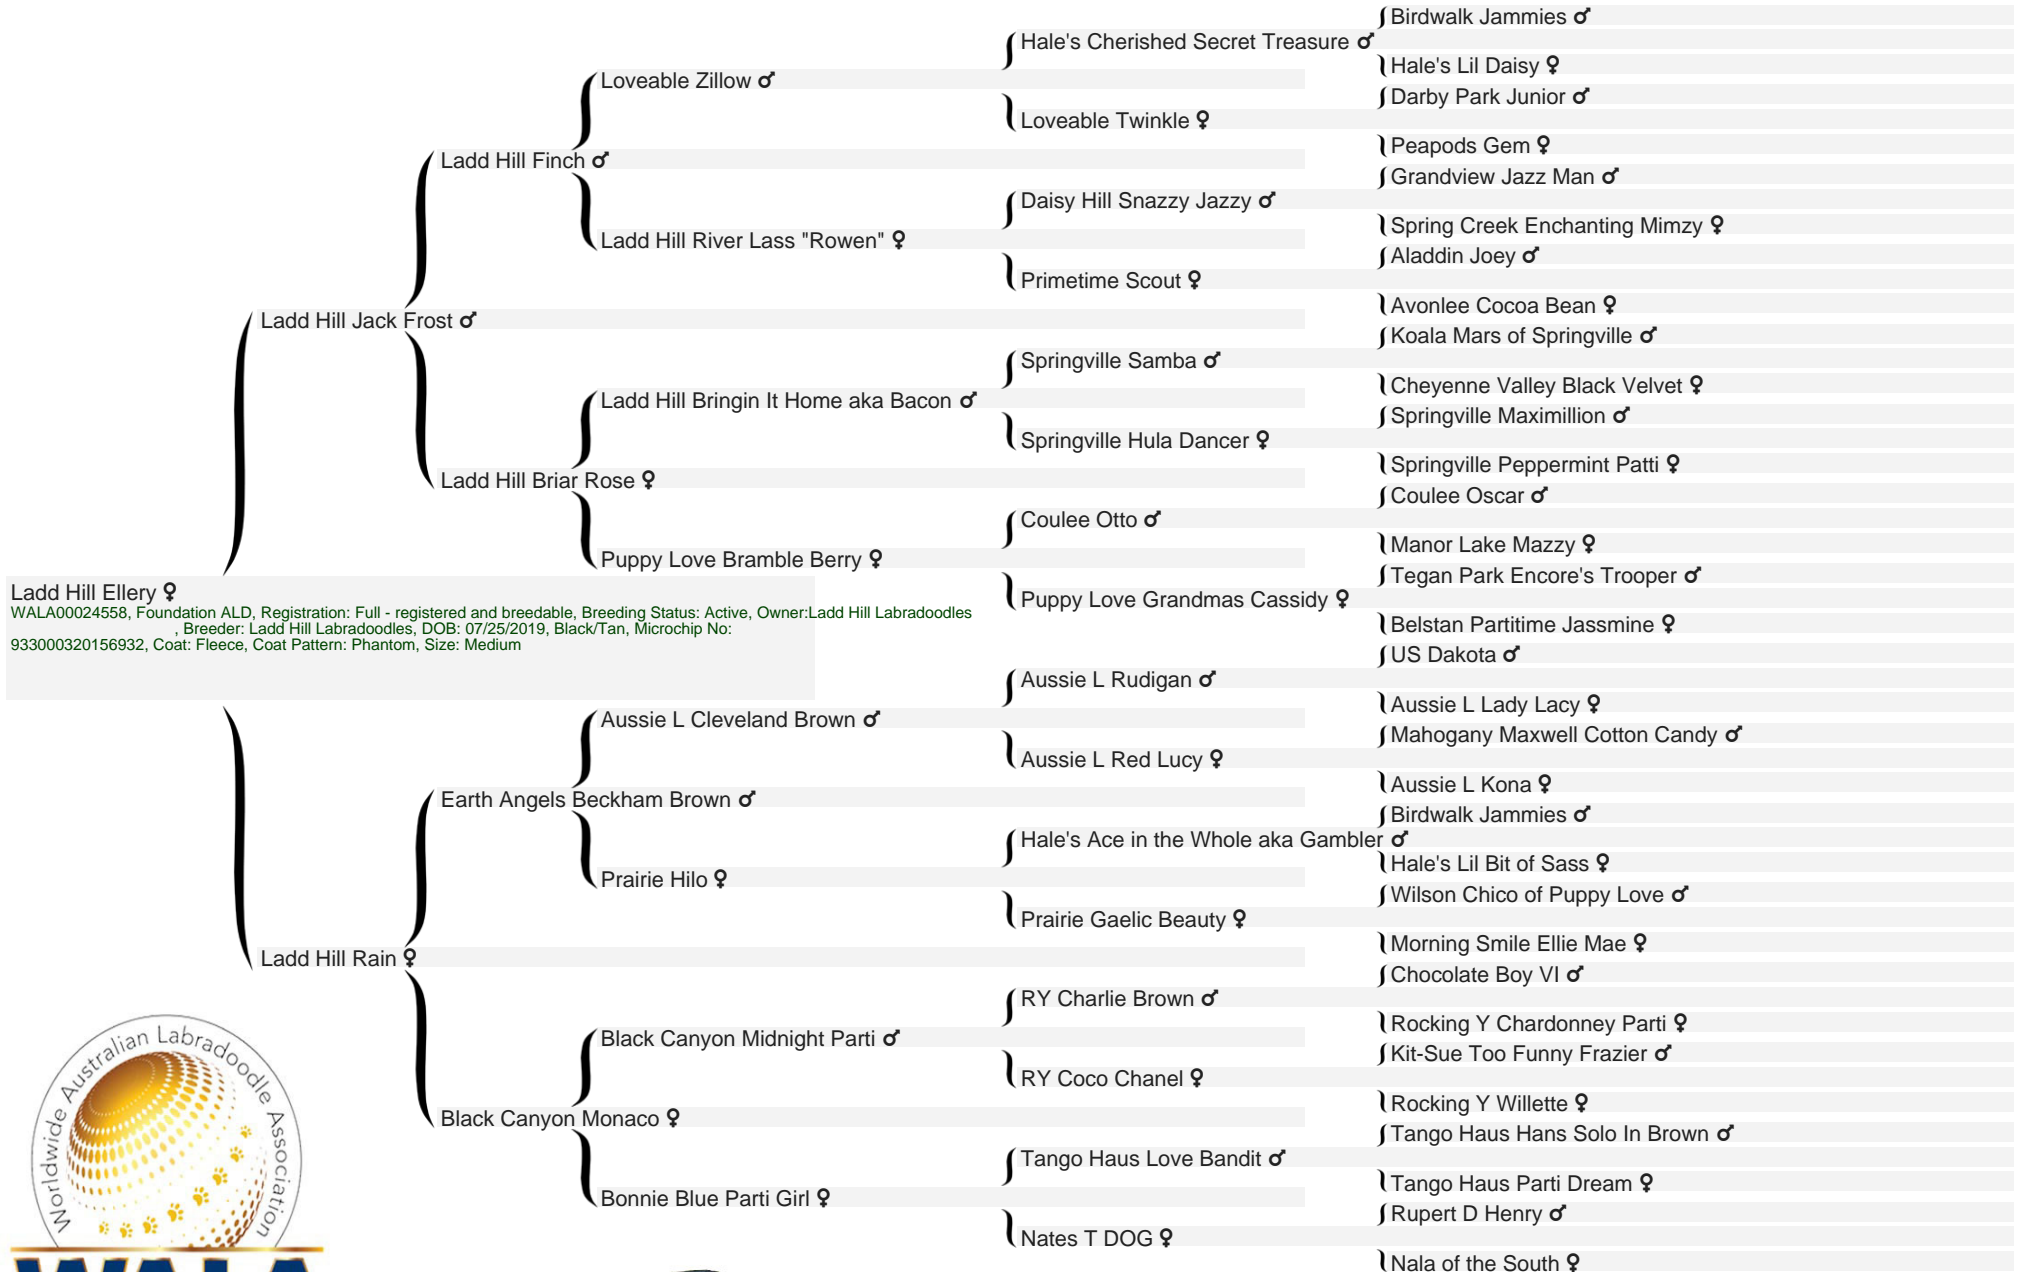

# Official Pedigree

## Ladd Hill Ellery ♀

**WALA**

Official Pedigree

*Terry Main*

Terry Main, WALA Registrar

06/09/2020