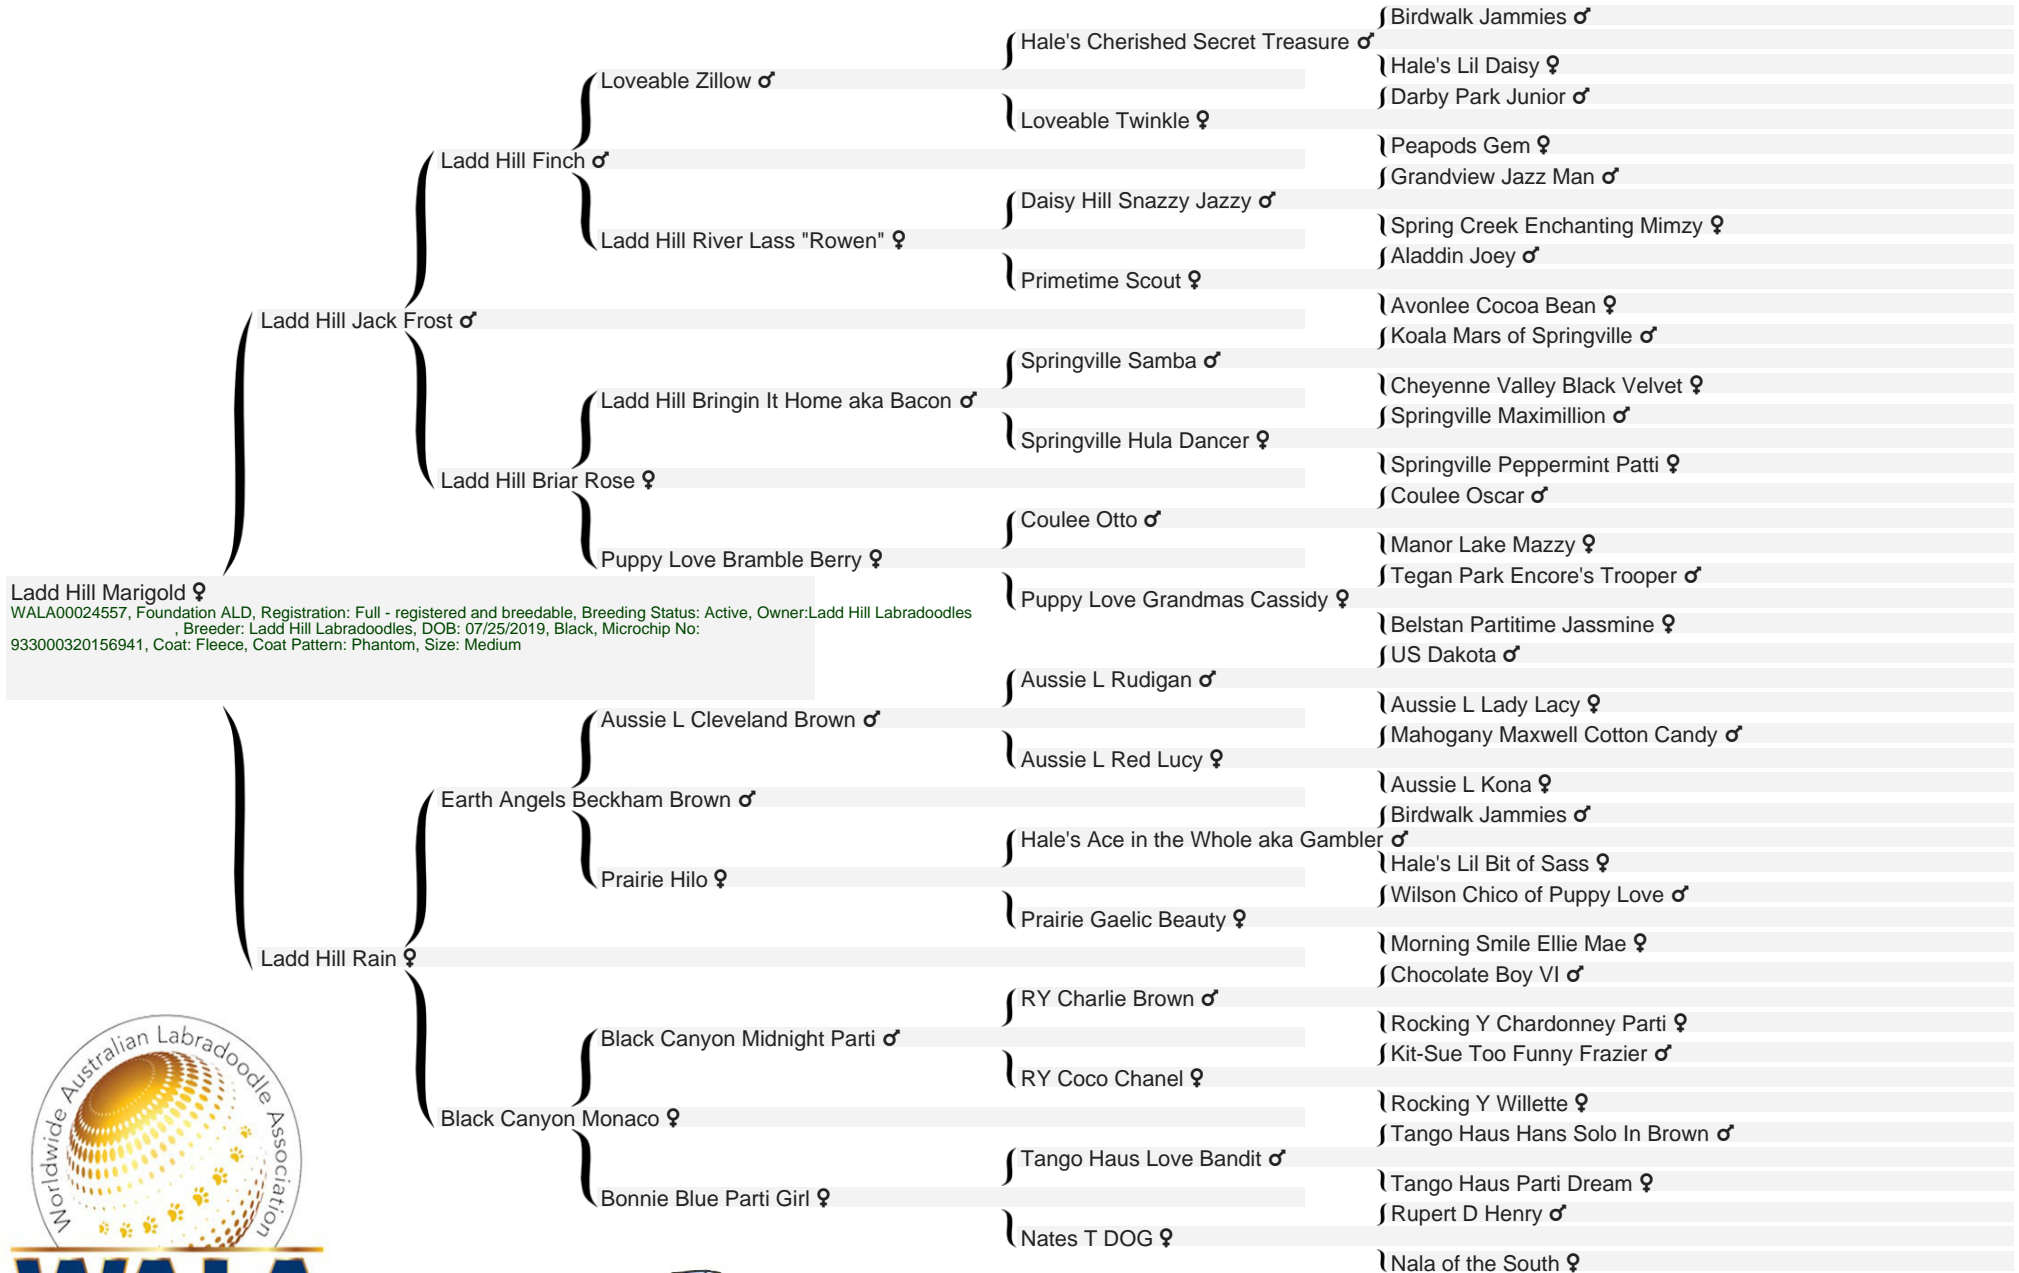

Official Pedigree

Ladd Hill Marigold ♀

WALA

Official Pedigree

Terry Main

Terry Main, WALA Registrar

06/09/2020